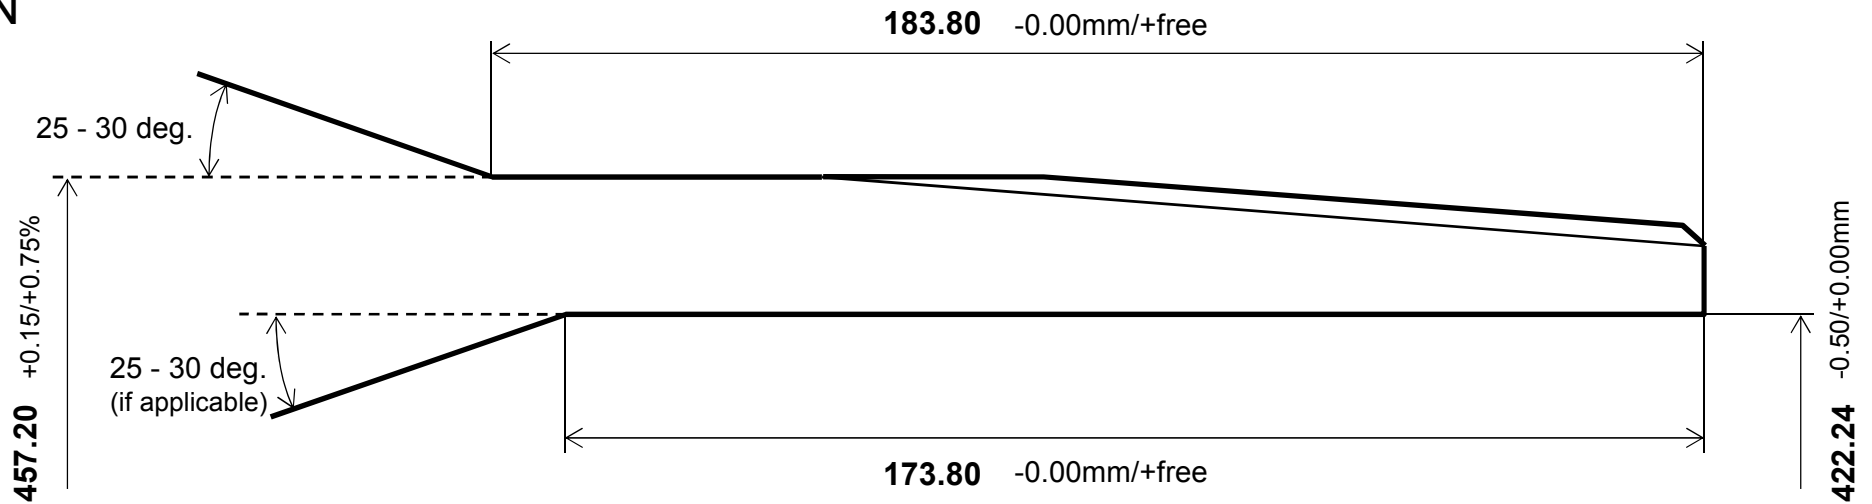

Blanking Dimensions

NSMAX™-GR

OD: 18 x NW: 128.0#

BOX

PIN