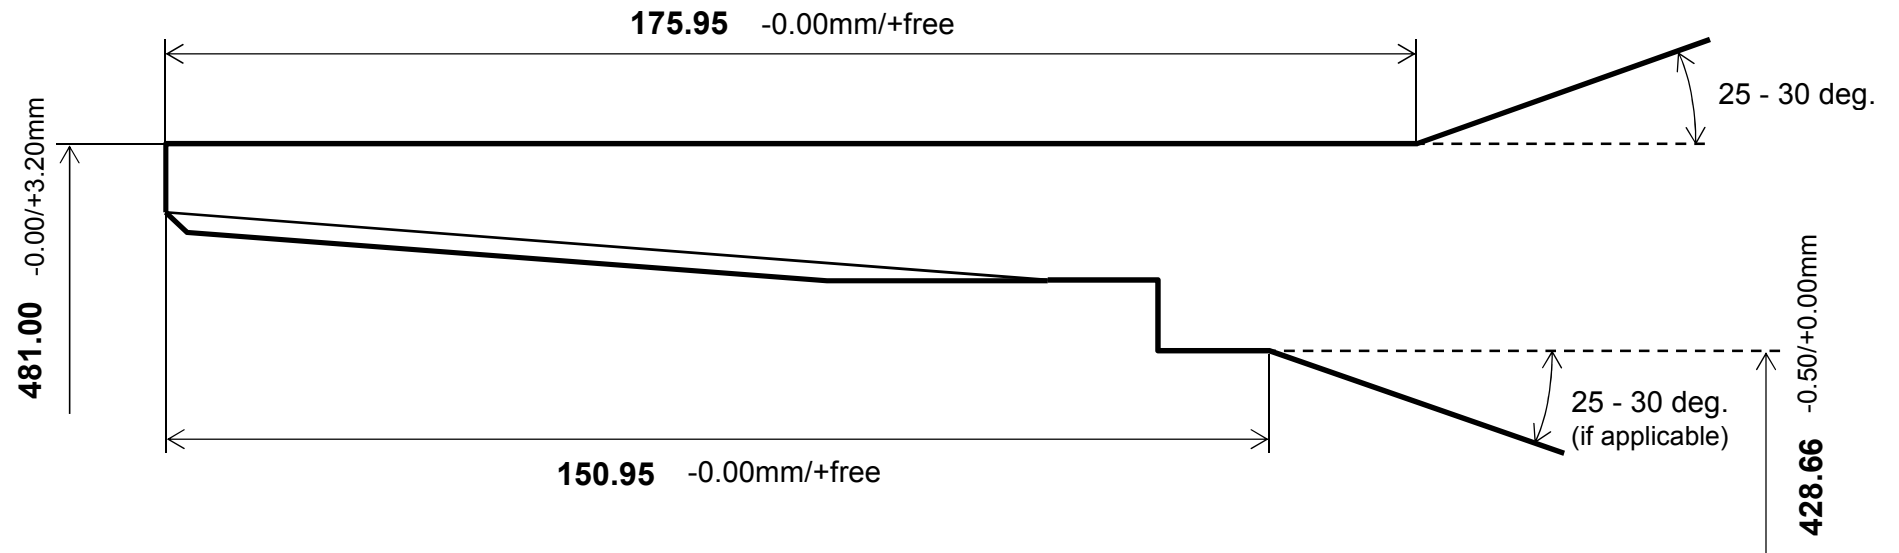

Blanking Dimensions

NSMAX™-GR

OD: 18 x NW: 105.0#

BOX