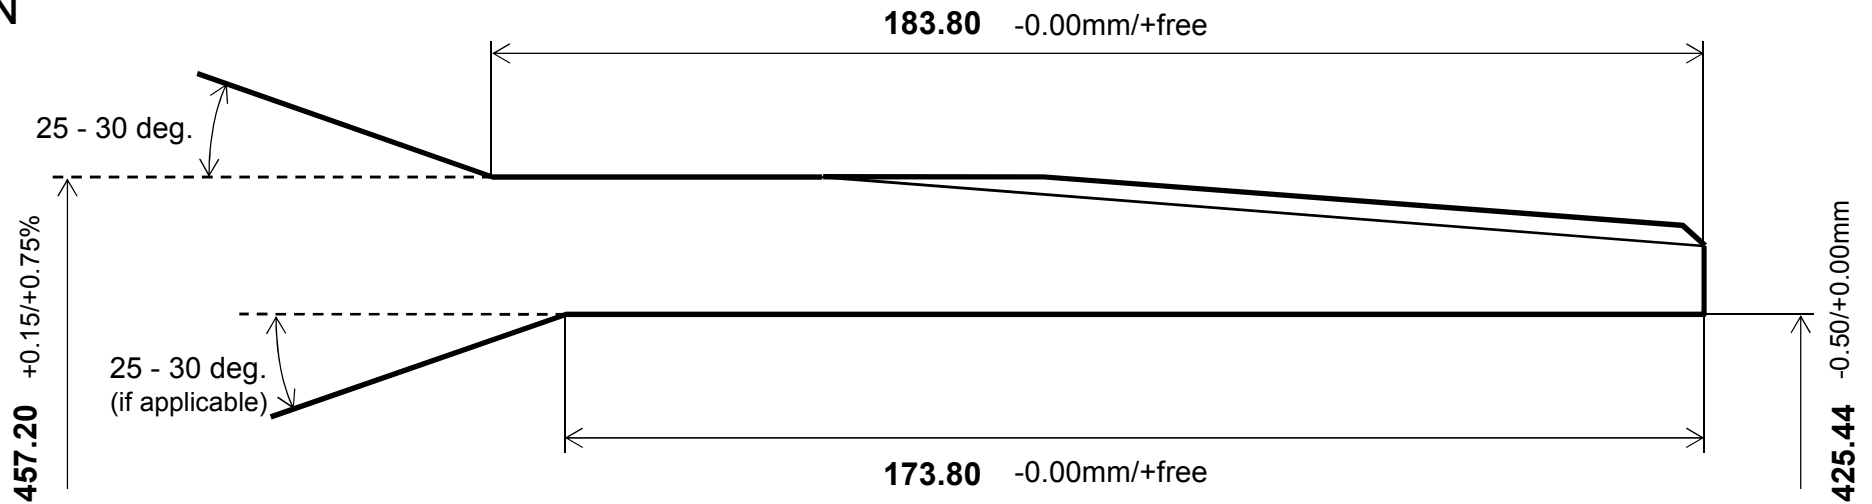

Blanking Dimensions

NSMAX™-GR

OD: 18 x NW: 117.0#

BOX

PIN