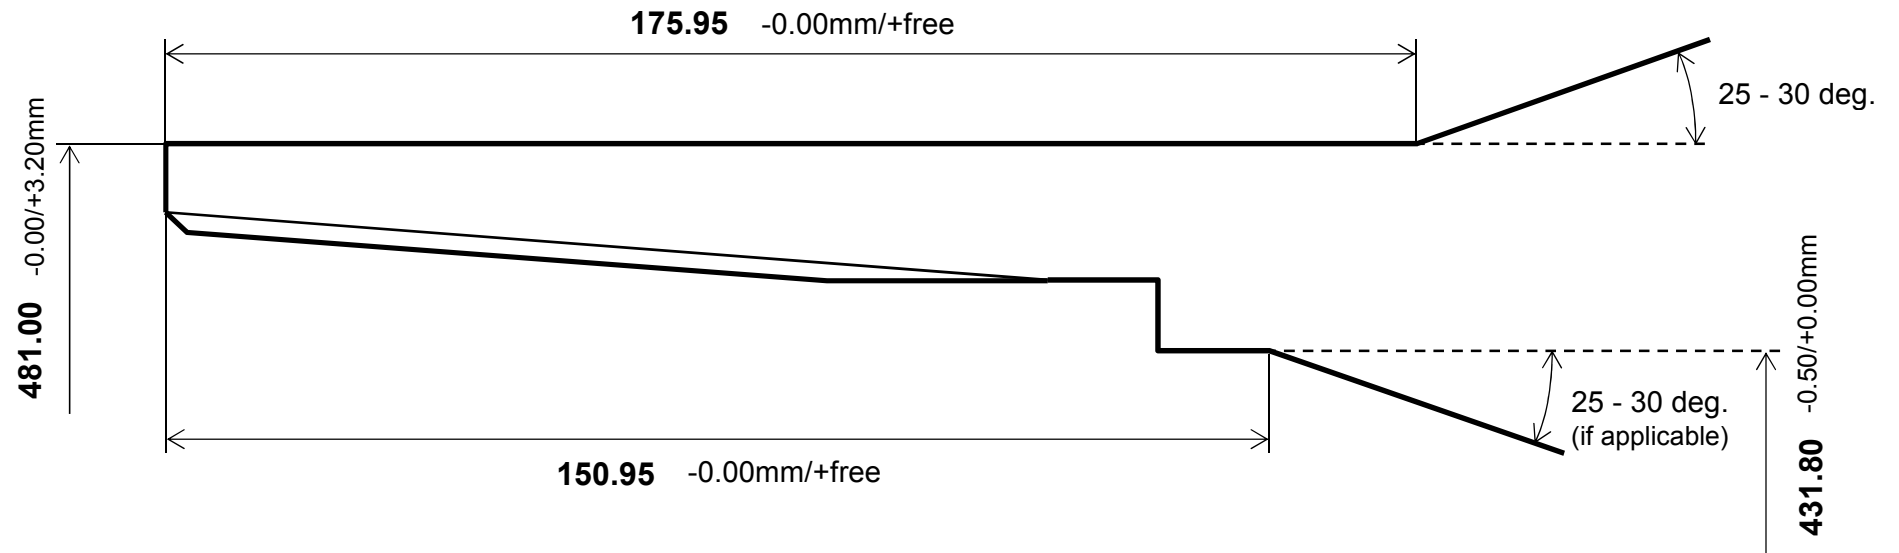

Blanking Dimensions

NSMAX™-GR

OD: 18 x NW: 94.0#

BOX