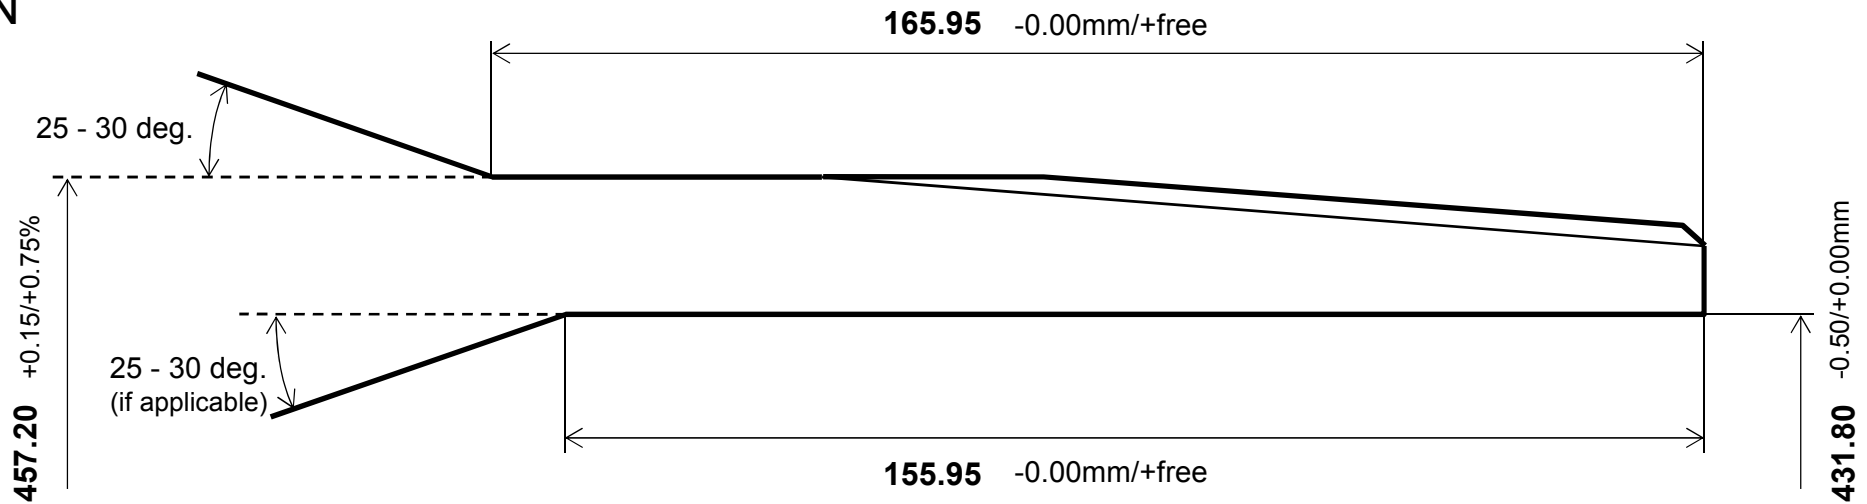

Blanking Dimensions

NSMAX™-GR

OD: 18 x NW: 94.0#

BOX

PIN